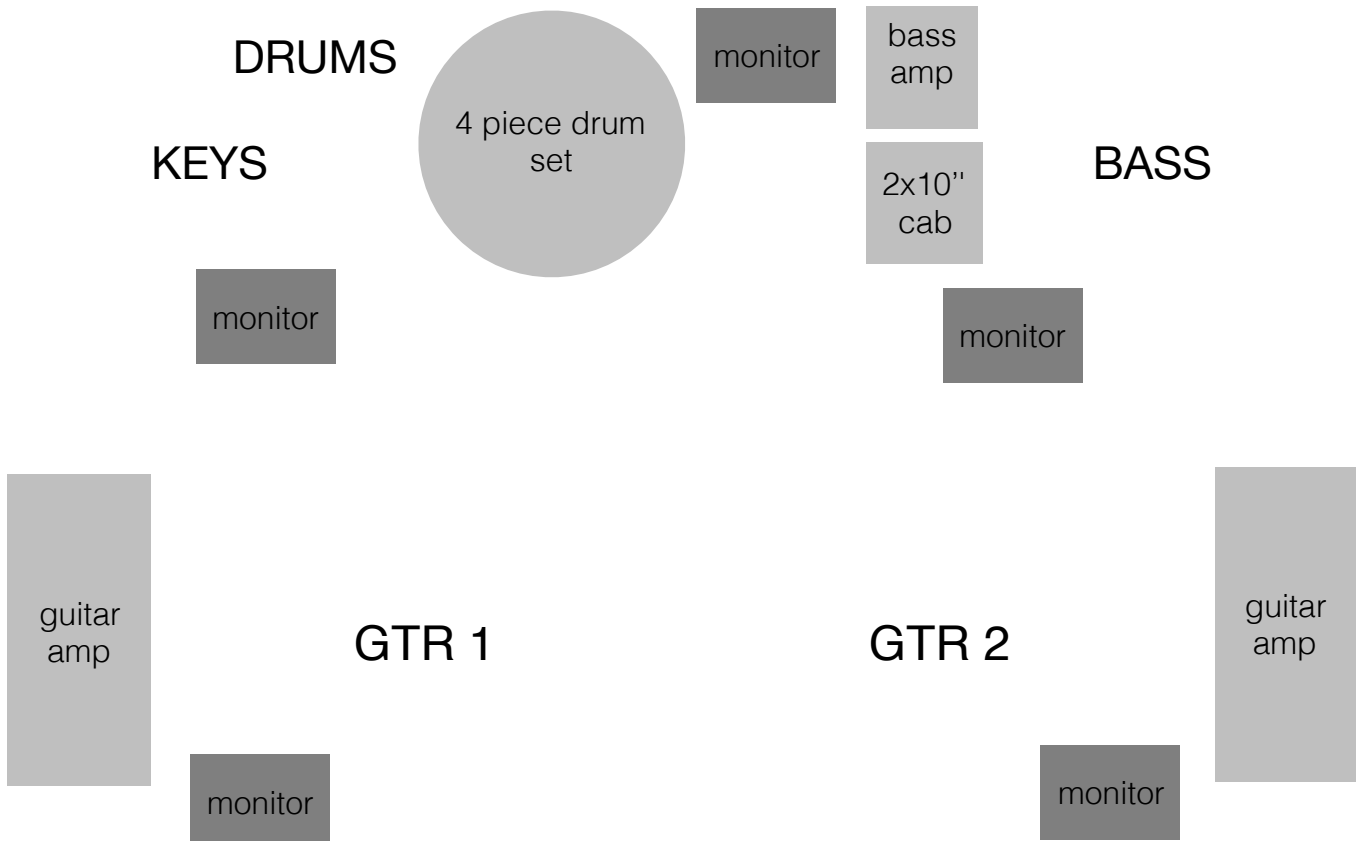

Erki Pärnoja : EFTERGLOW

TECHNICAL RIDER

CHANNEL LIST:

1	Kick	D6/RE20/ Beta52	Short boom	11	Key L	di	
2	Sn Top	MD441/sm57	Short boom	12	Key R	di	
3	Sn Bot	I5/sm57	Short boom	13	Guitar Erki	e906/MD421	Short boom
4	Tom	D2/e904		14	Guitar Jonas	e906/MD421	Short boom
5	Floor	D4/e904		15	Acc Erki	Active Di	
6	HH	KM182/SDC	Short boom	16	Acc Jonas	Active Di	
7	OH L	414/LDC	Long boom	17	Effect Mic 1	sm57	Short boom
8	OH R	414/LDC	Long boom	18	Effect Mic 2	sm57	Short boom
9	Bass DI	xlr		19	Voc	Beta58	Long boom
10	Bass Mic	RE20/M88	Short boom				

REQUIREMENTS:

1. DRUMS

22" kick, 12tom, 16floor, snare. 2 boom stand. We will bring cymbals

2. BASS

Good working full tube bass amp + 2x10" cab. Proper strong X-stand for Minilogue

3. KEY

Proper strong X-stand. Drum/piano stool

4. ERKI

2 x Guitar stand. Good working tube amp by Fender (Deluxe reverb, Twin or similar).
Vocal mic with boom stand

5. GTR JOONAS

2 x Guitar stand (1 x for electric, 1 x for acoustic guitar). Good working tube amp by Fender (Deluxe reverb, Twin or similar).

Contact:

Erki Pärnoja — info@erkiparnoja.com +372 569 59202

Kaspar Brandt — kaspar@brandt.ee +372 503 3411